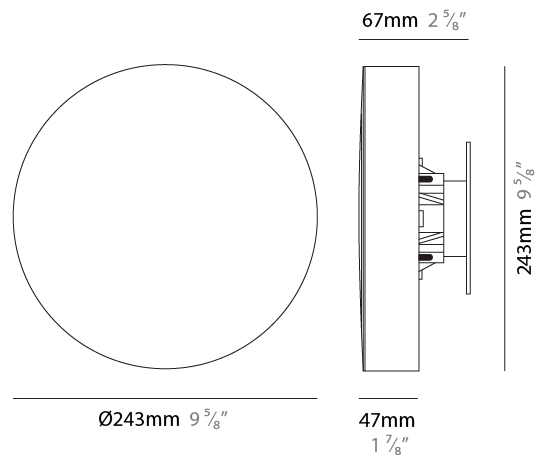

PROJECT	_____
TYPE	_____
SPECIFIER	_____
QUANTITY	_____
DATE	_____

FRISBEE SURFACE

E10W1084- -

base number   Color   Finish
Temperature   Options

1. To build a product code in our configurator select the specify button on the base model # product page
2. To build a manual product code on this datasheet choose from the options listed below in blue font and add the suffix to the base model #

GENERAL

Series: Frisbee
Partner: Side
Division: Exterior
Installation: Surface
Product Type: Wall Surface
Mounting Location: Wall
Light Distribution: Indirect

PHYSICAL

Shape: Disc
Diameter (mm): 243
Diameter (in): 9 5/8
Height (mm): 243
Depth (mm): 67
Height (in): 9 5/8
Depth (in): 2 5/8
Weight (kg): 2
Weight (lbs): 4.41
Fixture Finish: WHI / BLK / GRY / BRN
Fixture Material: Aluminum Die Cast

ELECTRICAL

Lamp Type: LED (Zhaga Standard)
Input Wattage (W): 16
Dimming: Non-Dimmable
Driver Included: No
Driver Location: Remote
Driver Type: Constant Current - Universal
Driver Class: Class 2
Input Voltage (V): 120
Constant Current (MA): 500
Upon Request: Phase Dimming / 0-10V Dimming

LED

Color Temperature (°K): 3000 / 4000
Max. Delivered Lumen (lm): 850
Nominal Lumen (lm): 1400
CRI: >90 CRI
Efficiency (%): 0.607
Lamp Life (hrs): 50000

OPTICAL

RATINGS AND CERTIFICATIONS

Certified By: Certified for North American Standards
IP rating: IP65
IK Rating: IK10
Bug Rating: B1 U1 G0
Upon Request: Dark Sky Certification