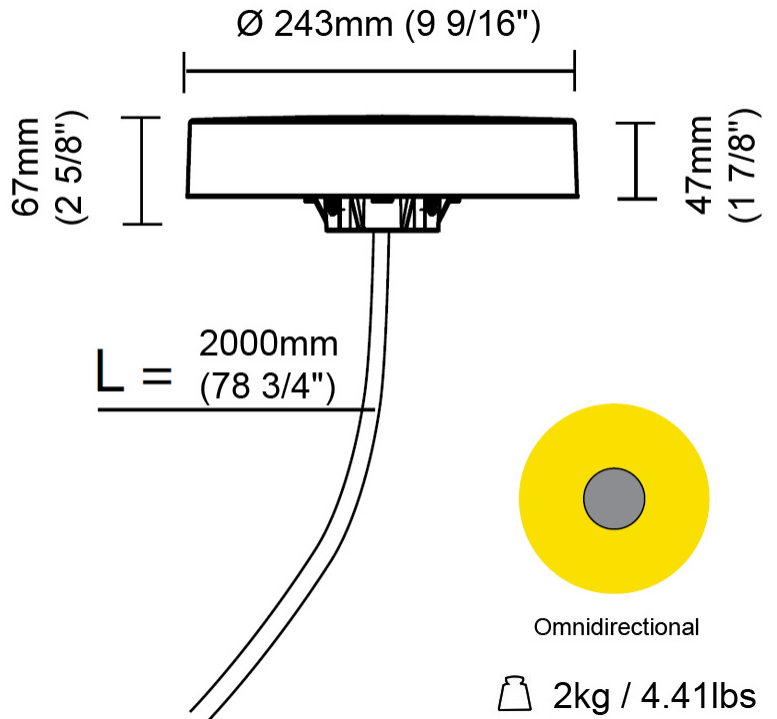

GENERAL

Series: Frisbee
 Partner: Side
 Division: Exterior
 Installation: Post
 Product Type: Bollard
 Mounting Location: Above Ground
 Light Distribution: Direct

PHYSICAL

Shape: Disc
 Diameter (mm): 243
 Diameter (in): 9 9/16
 Height (mm): 67
 Height (in): 2 5/8
 Weight (kg): 2
 Weight (lbs): 4.41
 Fixture Finish: WHI / BLK / GRY / BRN
 Fixture Material: Aluminum Die Cast

FRISBEE POST

E10B0069-

FRISBEE h 600 mm

FRISBEE h 900 mm

Omnidirectional

CUSTOM VENEER FINISHES
 AVAILABLE UPON REQUEST

GRANITE
 STONE

ELM

GENERAL

Series: Frisbee
 Partner: Side
 Division: Exterior
 Installation: Surface
 Product Type: Wall Surface
 Mounting Location: Wall
 Light Distribution: Indirect

PHYSICAL

Shape: Disc
 Diameter (mm): 243
 Diameter (in): 9 5/8
 Height (mm): 243
 Depth (mm): 67
 Height (in): 9 5/8
 Depth (in): 2 5/8
 Weight (kg): 2
 Weight (lbs): 4.41
 Fixture Finish: WHI / BLK / GRY / BRN
 Fixture Material: Aluminum Die Cast