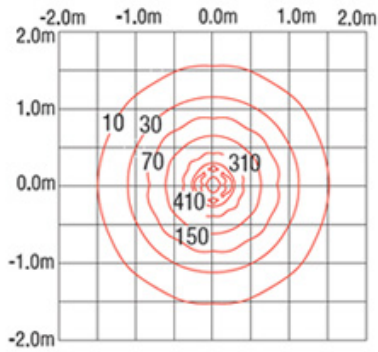

FRISBEE h 900 mm