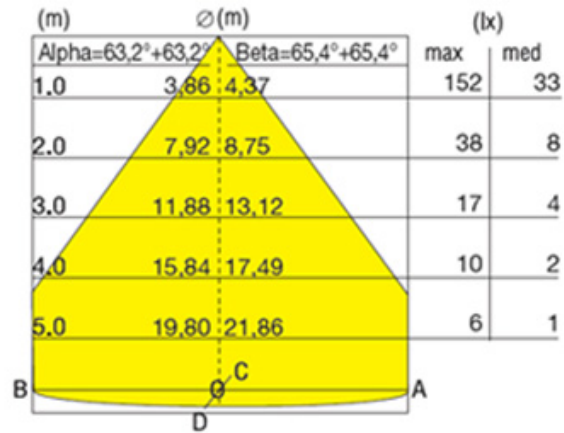

GENERAL

Series: Frisbee
 Partner: Side
 Division: Exterior
 Installation: Post
 Product Type: Bollard
 Mounting Location: Above Ground
 Light Distribution: Direct

PHYSICAL

Shape: Disc
 Diameter (mm): 243
 Diameter (in): 9 9/16
 Height (mm): 67
 Height (in): 2 5/8
 Weight (kg): 2
 Weight (lbs): 4.41
 Fixture Finish: WHI / BLK / GRY / BRN
 Fixture Material: Aluminum Die Cast

FRISBEE POST

E10B0069-

FRISBEE h 600 mm

FRISBEE h 900 mm

Omnidirectional

CUSTOM VENEER FINISHES
 AVAILABLE UPON REQUEST

GRANITE
 STONE

ELM

GENERAL

Series: Frisbee
 Partner: Side
 Division: Exterior
 Installation: Surface
 Product Type: Wall Surface
 Mounting Location: Wall
 Light Distribution: Indirect

PHYSICAL

Shape: Disc
 Diameter (mm): 243
 Diameter (in): 9 5/8
 Height (mm): 243
 Depth (mm): 67
 Height (in): 9 5/8
 Depth (in): 2 5/8
 Weight (kg): 2
 Weight (lbs): 4.41
 Fixture Finish: WHI / BLK / GRY / BRN
 Fixture Material: Aluminum Die Cast