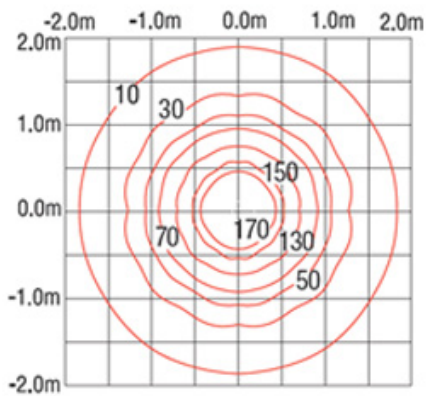

GENERAL

Series: Frisbee
 Partner: Side
 Division: Exterior
 Installation: Post
 Product Type: Bollard
 Mounting Location: Above Ground
 Light Distribution: Direct

PHYSICAL

Shape: Disc
 Diameter (mm): 243
 Diameter (in): 9 9/16
 Height (mm): 67
 Height (in): 2 5/8
 Weight (kg): 2
 Weight (lbs): 4.41
 Fixture Finish: WHI / BLK / GRY / BRN
 Fixture Material: Aluminum Die Cast

FRISBEE POST

E10B0069-

FRISBEE h 600 mm

FRISBEE h 900 mm

Omnidirectional

CUSTOM VENEER FINISHES
 AVAILABLE UPON REQUEST

GRANITE
 STONE

ELM

GENERAL

Series: Frisbee
 Partner: Side
 Division: Exterior
 Installation: Surface
 Product Type: Wall Surface
 Mounting Location: Wall
 Light Distribution: Indirect

PHYSICAL

Shape: Disc
 Diameter (mm): 243
 Diameter (in): 9 5/8
 Height (mm): 243
 Depth (mm): 67
 Height (in): 9 5/8
 Depth (in): 2 5/8
 Weight (kg): 2
 Weight (lbs): 4.41
 Fixture Finish: WHI / BLK / GRY / BRN
 Fixture Material: Aluminum Die Cast